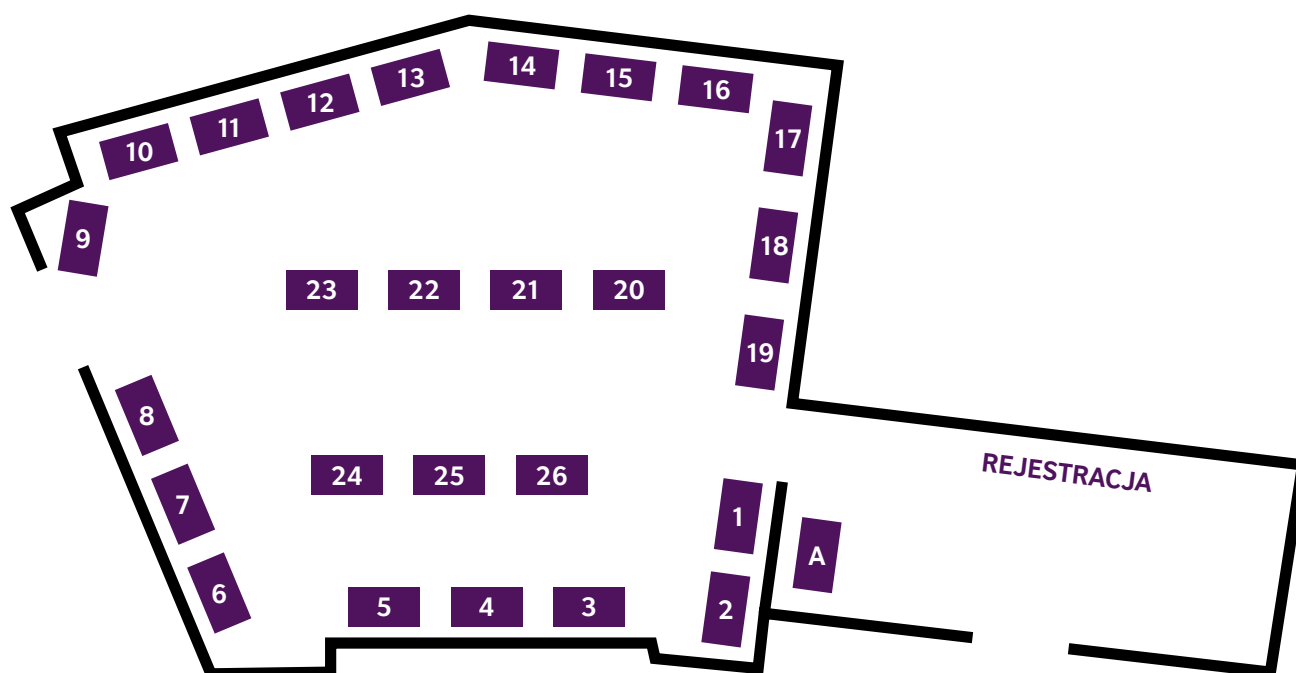

Targi uczelni brytyjskich STUDY UK

Gdańsk, Centrum Biznesu Zieleniak – parter

Lista wystawców

- | | | |
|--|----------------------------------|----------------------------------|
| A. British Council / IELTS | 10. Coventry University | 21. University of Portsmouth |
| 1. University of Nottingham | 11. University of Kent | 22. University of Westminster |
| 2. The University of Sheffield | 12. University of Bradford | 23. De Montfort University |
| 3. Anglia Ruskin University | 13. University of Essex | 24. Lancaster University |
| 4. Falmouth University | 14. University of Bristol | 25. The University of Manchester |
| 5. University of Central Lancashire | 15. University of Warwick | 26. University of South Wales |
| 6. The University of Law | 16. Bangor University (Wales) | |
| 7. Newcastle University | 17. Swansea University | |
| 8. Liverpool Hope University | 18. Cardiff University | |
| 9. University of the West of England,
Bristol | 19. Middlesex University, London | |
| | 20. University of Worcester | |

Seminaria – 1. piętro