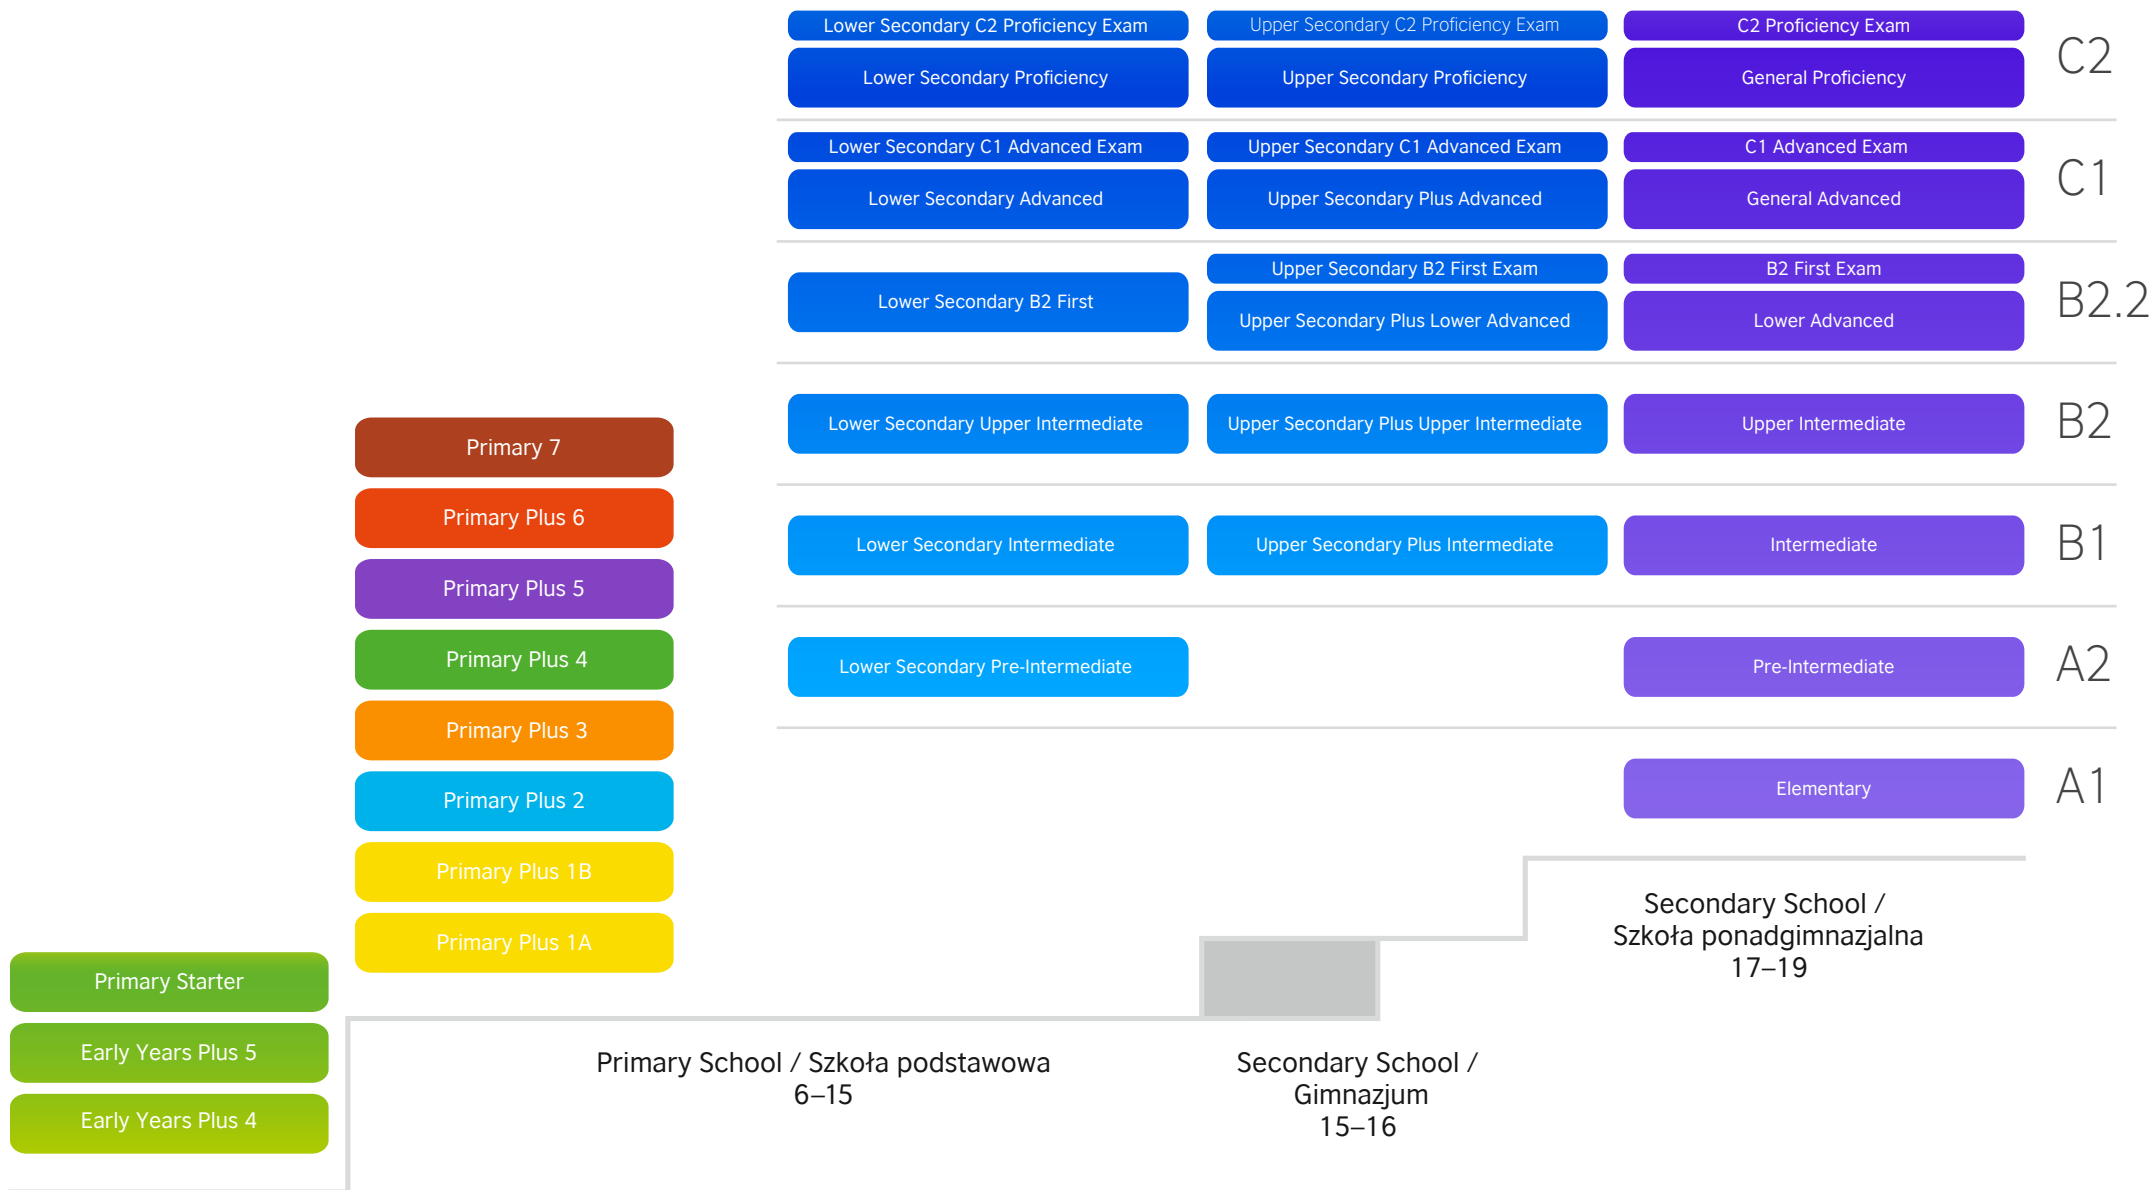

Early Years
4–6

Primary
6–11

Lower Secondary
12–14

Upper Secondary
15–17

Adults
18+

CEFR*

Pre school / Przedszkole
4–6